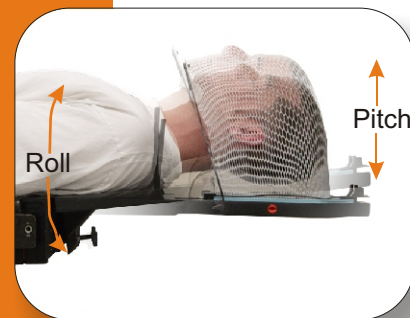

# Roll Adjustable Couch Extension Adaptor

BM02-T manual roll adjustment couch extension adaptor.

BM02-T with SB02 couch extension.

The BM02-T combined with the SB02 couch extension provide both pitch and roll adjustment for head, neck and shoulder patient setup

The BM02-T manual roll adjustment system for Exact style treatment extensions allows for manual adjustment of roll for couch extension accessories. When combined with a CDR SB02 carbon fiber couch extension the combination adds both pitch and roll adjustment to the other axis of a treatment couch.