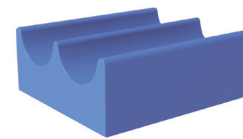

Knee / Thigh Wedge

18cm high x 51cm wide x 39cm long

KN-WDG Indexable in 5 positions 1 ea.

Foot Positioner

31cm high x 48cm wide x 31cm long

F2-WDG 1 ea.

Height Adjustable Knee Positioner + Spacers

KN1-WDG3

KN1-WDG2

KN1-WDG5

KN1-WDGL

KN1-WDG-3 Full Set	1 ea.
KN1-WDG-2 Low Set	1 ea.
KN1-WDG-S Small Spacer	1 ea.
KN1-WDG-L Large Spacer	1 ea.

Prone Head Rest

55-XX5 1 ea.

Prone Head & Shoulders Support

PF002 1 ea.

Prone Head Support

PF01 1 ea.

Torso Block Foam Positioner

15cm high x 35cm wide x 40cm long

Z-10704	Removable cover – Soft
Z-10704-A	Polyurethane Coated – Soft
Z-10704-PFA	Polyurethane Coated – Firm

Square Sponge Cushion Large

10cm high x 25cm wide x 30cm long

SQR-CUSH-1 1 ea.

Square Sponge Cushion Medium

6cm high x 25cm wide x 30cm long

SQR-CUSH-2 1 ea.

Square Sponge Cushion Small

4cm high x 25cm wide x 30cm long

SQR-CUSH-3 1 ea.